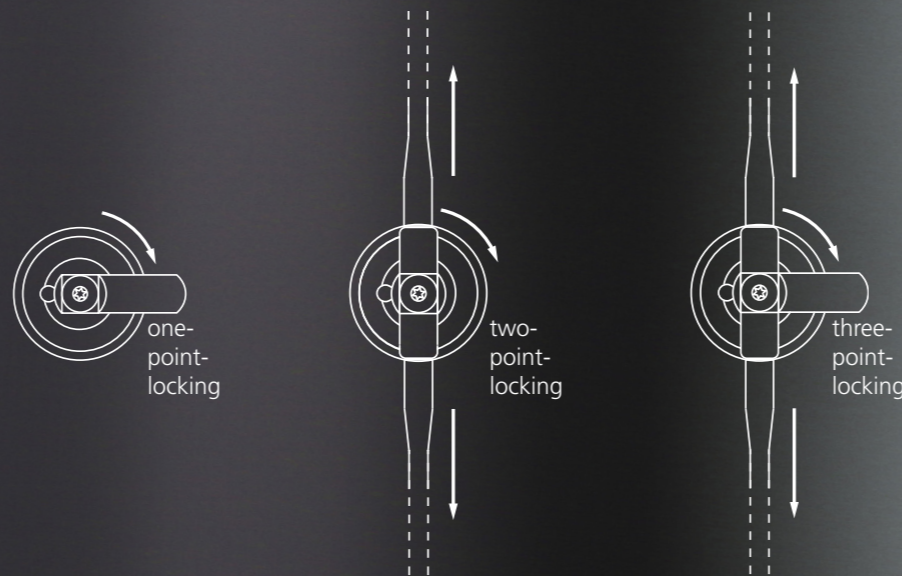

FLEXO

The Flexo defines a new smart lock league for exclusive furniture made of wood and steel.

Retro-Fit

The Retro-Fit installation allows easy and almost tool-free replacement of the existing locks. Fast and cost-effective.

Flush-Fit

The Flexo can be recessed into a furniture front and screwed in place with the Flexo.Ring. The lock stands out discreetly from the front.

Flexibility

The Flexo can be used with all BURG steel cams. Assembly does not differ from purely mechanical solutions.

Battery drawer

The batteries can be changed from the outside in both installation situations without having to unlock the lock.

Flexible locking options

Whether one-, two- or three-point locking - with the Flexo, the most diverse installation options can be realized, so that both drawers and double doors can be locked in the same way.